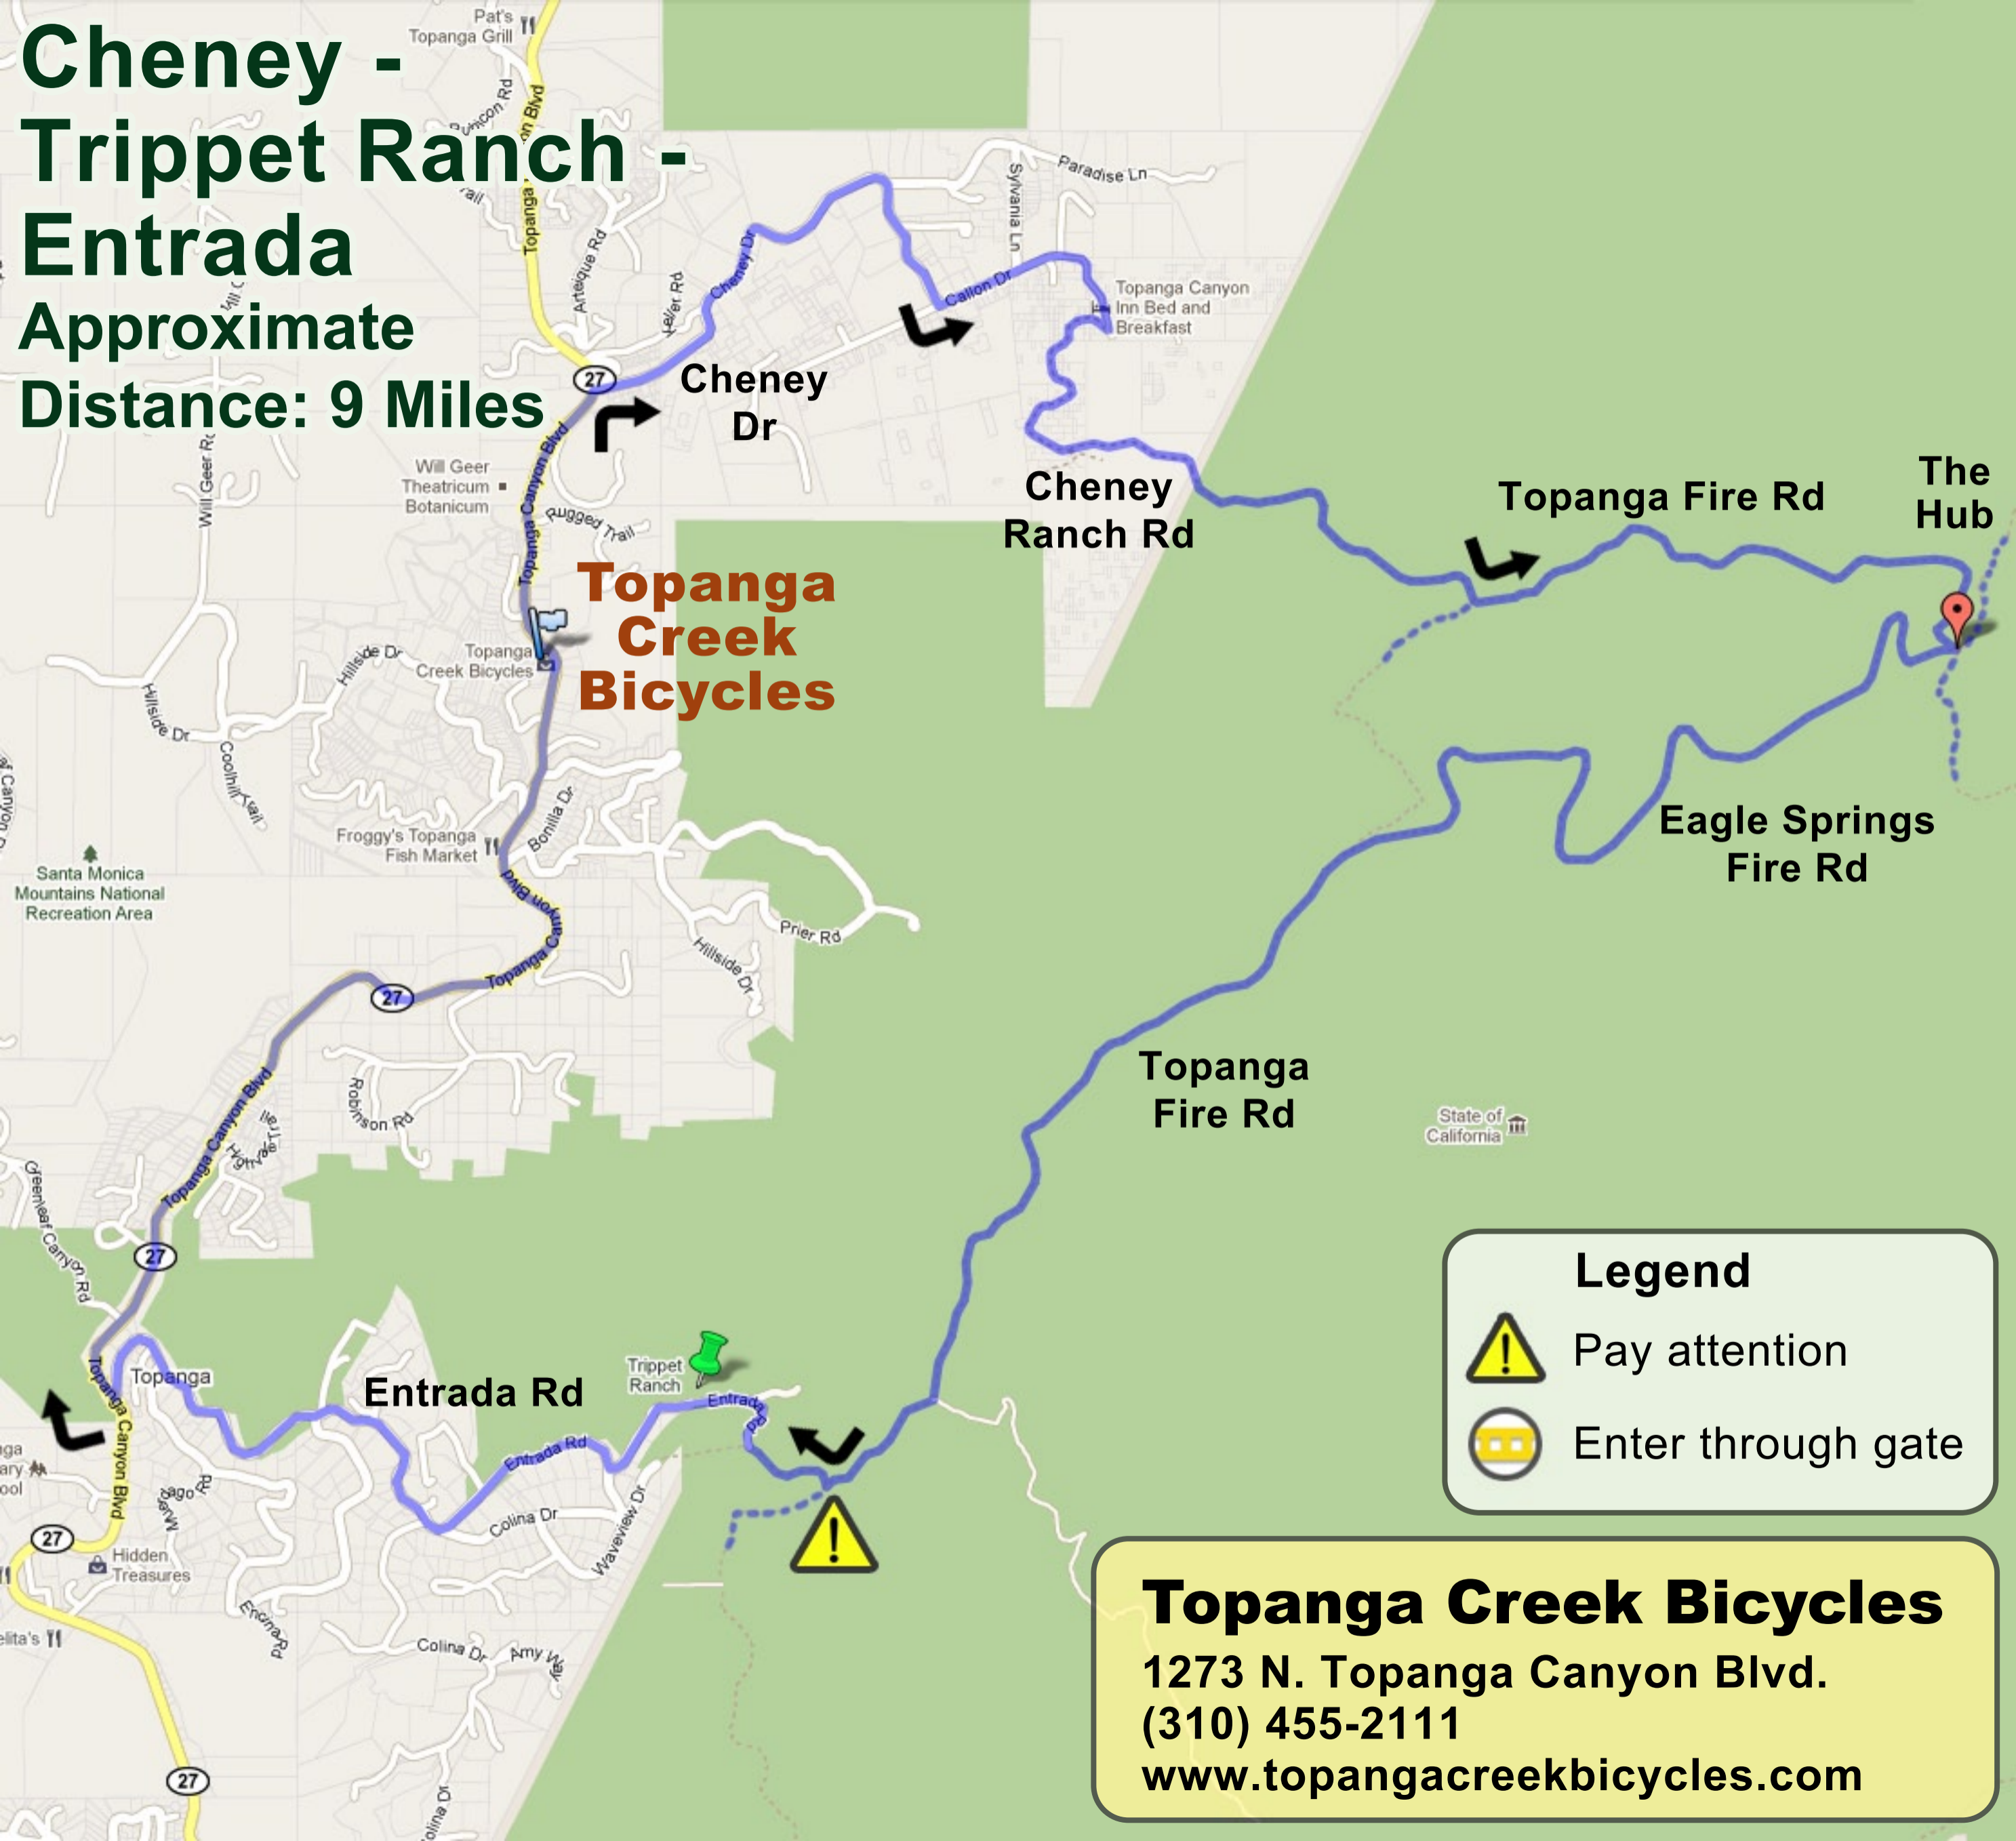

Cheney - Trippet Ranch - Entrada Approximate Distance: 9 Miles

**Topanga
Creek
Bicycles**

Legend

-  Pay attention
-  Enter through gate

Topanga Creek Bicycles
1273 N. Topanga Canyon Blvd.
(310) 455-2111
www.topangacreekbicycles.com